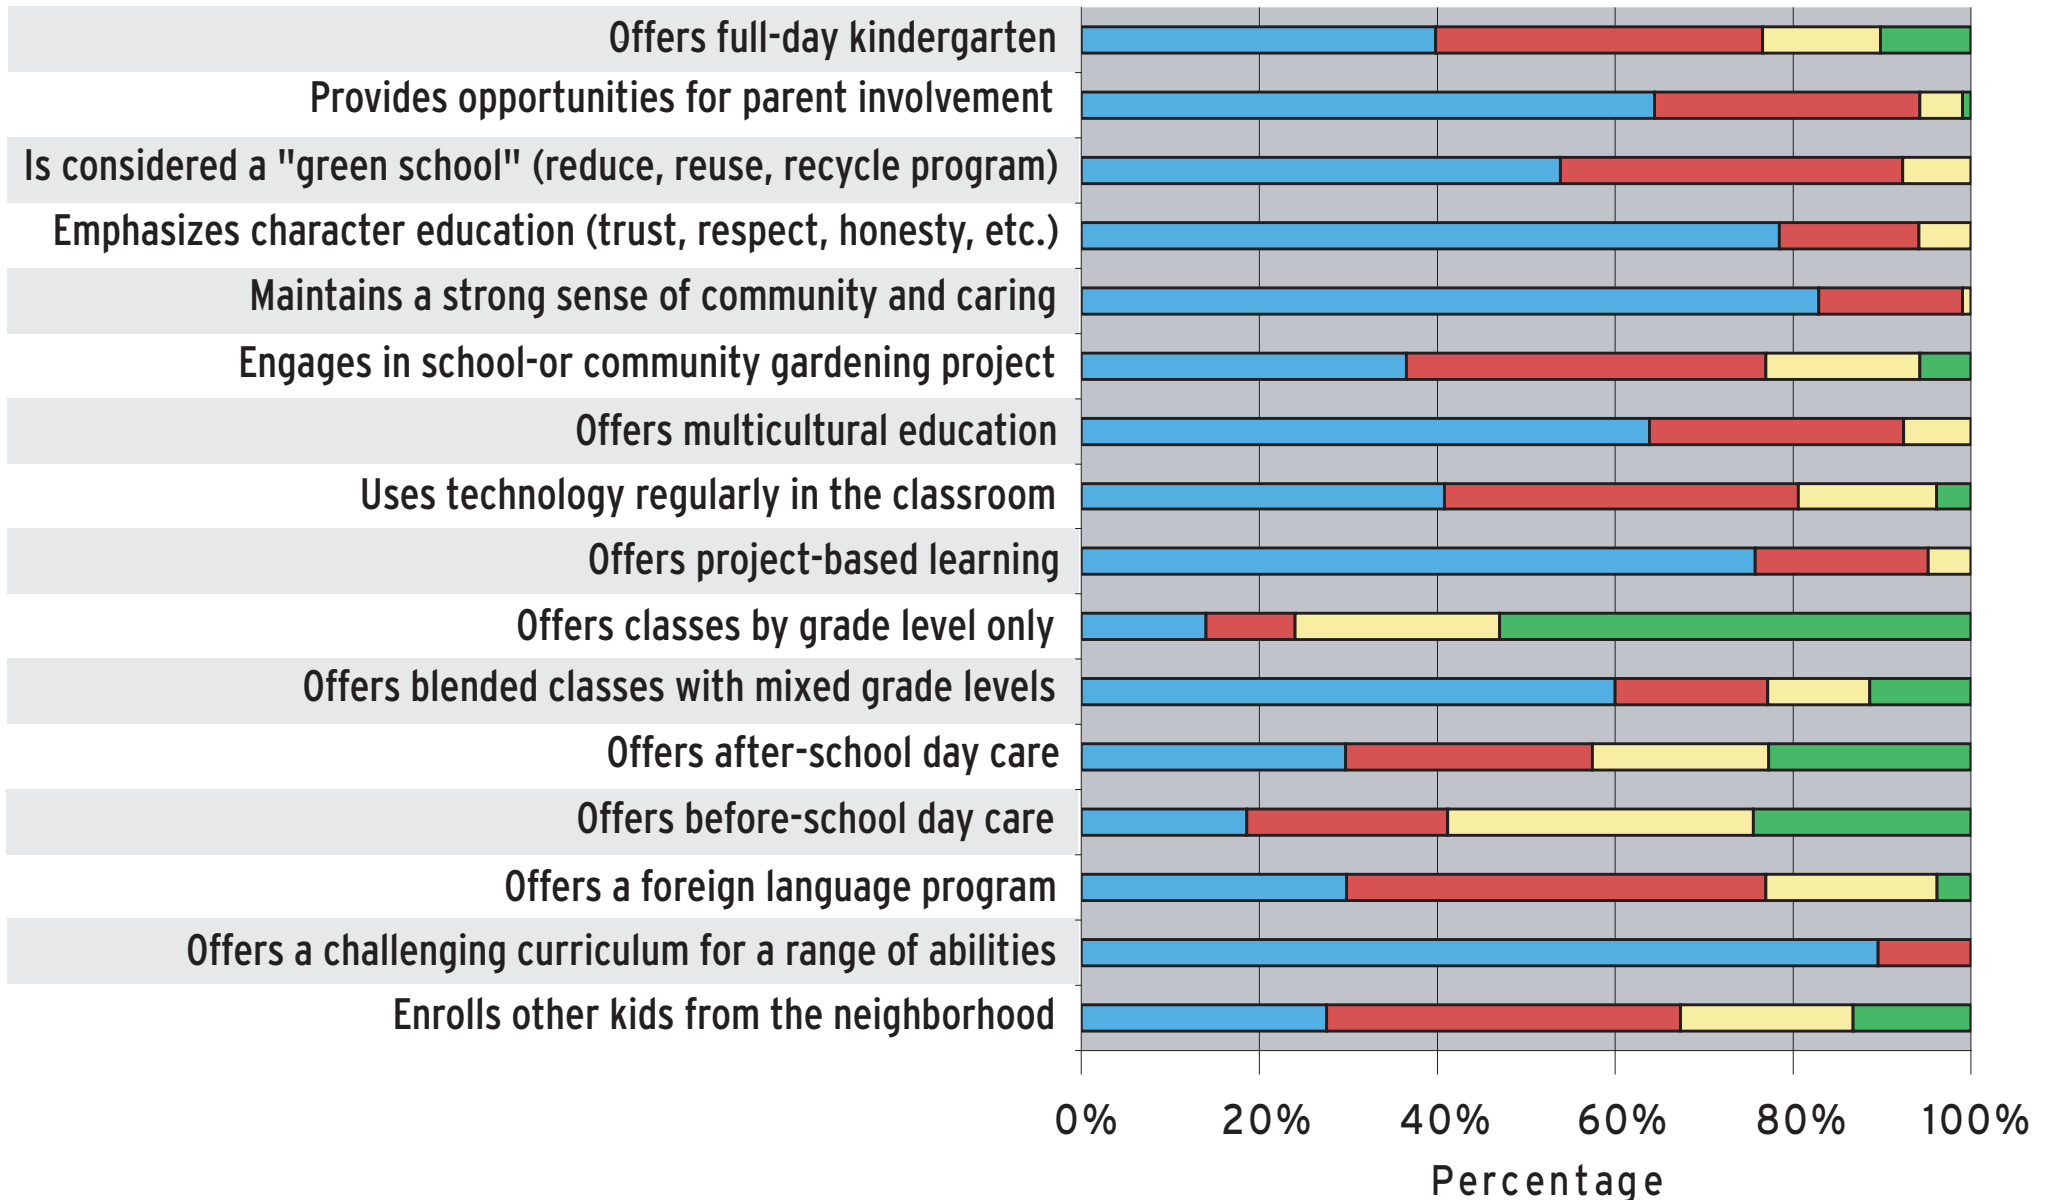

Harris Eastside Parent Survey

110 surveys returned; presented 9/17/08 at Parent Meeting

Very Important Important Not Very Important Not at all Important